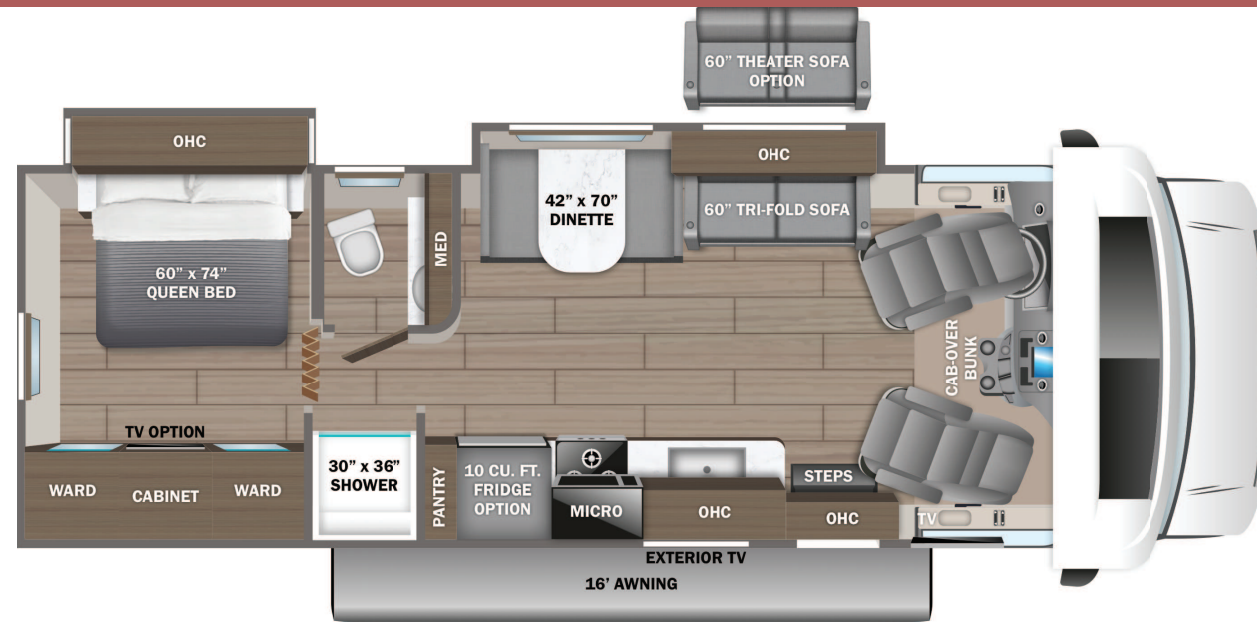

Standard Equipment

THE FOLLOWING ITEMS ARE STANDARD ON THIS MODEL

STANDARD EXTERIOR EQUIPMENT

- Ford® E-450 chassis
- GVWR - 14,500 lb.
- GCWR - 22,000 lb.
- 7.3L V-8 325 HP engine with 450 ft.-lb. torque
- 6-speed TorqShift® series transmission with overdrive
- 210-amp alternator
- Catalytic converter theft deterrent
- E-rated highway tires- LT225/75R16
- Tire pressure monitoring system (TPMS)
- Power anti-lock brakes with power steering
- 7,500 lb. hitch with 750 lb. tongue capacity and 7-pin plug
- 12V chassis battery
- 55 gal. fuel tank
- TuffShell™ vacuum-bond laminated roof, floor and sidewalls
- Bead-foam insulation (R-24 max roof, R-9 max floor, R-5 max walls)
- One-piece, seamless, fiberglass roof
- Fiberglass running boards
- Fiberglass side wings
- Fiberglass exterior walls with partial paint and vinyl graphics
- Remote keyless cab entry
- Entrance door with industry's largest travel-view window
- Electric-powered entrance step with integrated house battery compartment
- Slideout awning(s)
- Lockable storage compartments with slam latches
- Third brake light
- Roof ladder
- Prep for satellite dish
- Cable TV hookup with RG-6 coax
- Winegard 2.0 Wi-Fi/4G antenna
- 4,000W generator with auto-gen start
- 200W solar panel with dual controller and second house battery
- 12V house battery
- Transfer switch with reverse polarity protection
- 30-amp electrical service
- 16.5 gal. propane tank (56 lb.)
- LP quick-connect hookup
- Heated holding tanks (12V pads)
- Exterior utility center
- Winterization drain system
- Black tank flush
- Outside shower
- 12V demand water pump
- Water filtration system

STANDARD INTERIOR EQUIPMENT