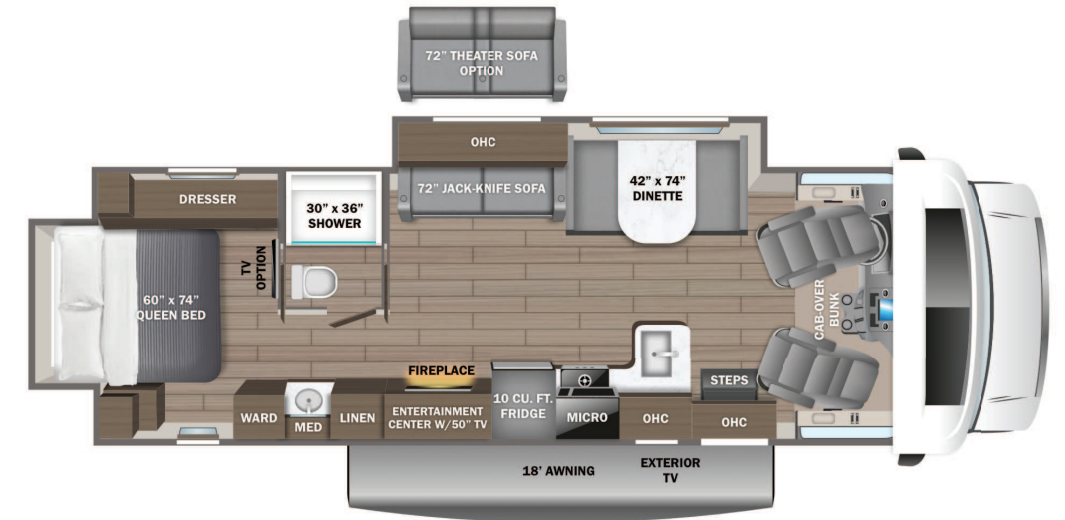

DIMENSIONS

Exterior height:.....140.00"
Exterior width:.....100.00"

CAPACITIES

Fresh water tank (gals.):...43.50
Gray water tank (gals.):...41.00
Black water/toilet tank (gals.):.....31.00
Propane (lbs.):.....41
Propane (gals.):.....9
Water heater (gals.):.....6.00

TIRES

Tire size (front):.....LT225/75R16E
Tire size (mid):.....
Tire size (rear):.....LT225/75R16E

Some dimensions may be rounded and may vary from the actual dimensions

***Weights may be estimated calculations and may vary from the actual weight

- refer to the vehicle weight labels for actual weights***

Floorplans, features and specifications are subject to change without notice.