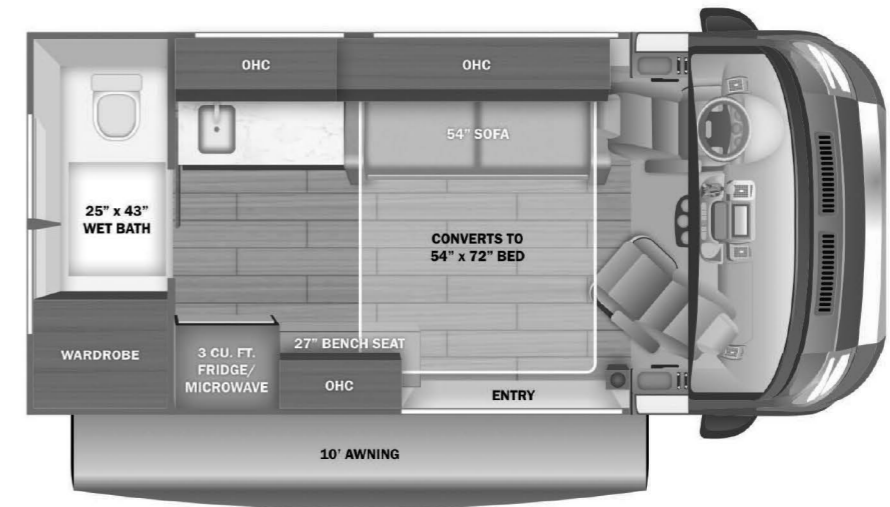

DIMENSIONS

Exterior height:.....111.00"

Exterior width:.....83.00"

CAPACITIES

Fresh water tank (gals.):...21.00

Gray water tank (gals.):....24.00

Black water/toilet tank (gals.):.....4.75

Propane (lbs.):.....0

Propane (gals.):.....0

Water heater (gals.):.....0.00

TIRES

Tire size (front):.....LT225/75R16E

Tire size (mid):.....

Tire size (rear):.....LT225/75R16E

Some dimensions may be rounded and may vary from the actual dimensions

***Weights may be estimated calculations and may vary from the actual weight

- refer to the vehicle weight labels for actual weights***

Floorplans, features and specifications are subject to change without notice.