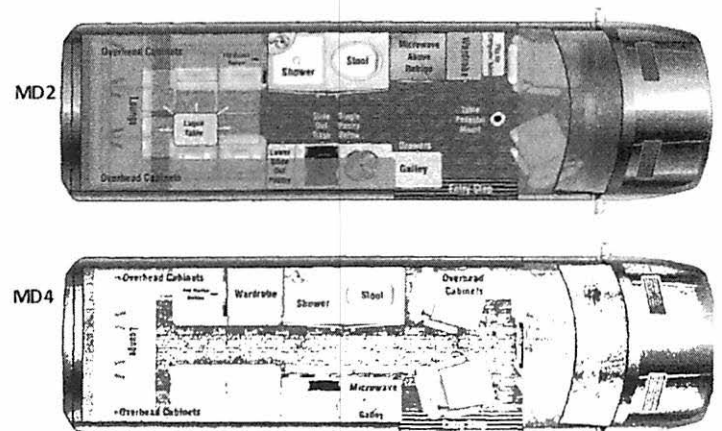

MIDWEST AUTOMOTIVE DESIGNS

Unit Number	8092
Chassis Number	W1X8ED6Y7LT040586

FLOOR PLAN

☐	MD2	N/C
☒	MD4	$2,845
☐	MD2 Loft Bed With Dinette Below	$5,990
☐	MD4 Loft Bed With Lounge Below	$8,835

INTERIOR COLORS

☐	Milkweed With Ash Wood	N/C
☐	Milkweed With Walnut Burl	N/C
☒	Milkweed With Black Denali	N/C
☐	Sand With Walnut Burl	N/C
☐	Sand With Black Denali	N/C
☐	Graphite With Black Denali	N/C

SEATING STYLE

☒	Maybach Seating Pattern	N/C
☐	SLS Double Needle Diamond Pattern	$2,245

PIPING AND STICH COLOR

☐	Same As Interior	N/C
☒	Contrast To Match Wood	N/C

WOOD FINISH

☐	High Gloss Wood Finish	N/C
☒	Satin Interior Wood Finish	$2,245

EXTERIOR COLOR

☒	Arctic White	N/C
☐	Metallic Silver	$1,945
☐	Jet Black	$1,945
☐	Other (OEM Color)	$1,945
☐	Custom Paint or Satin Exterior Finish	$11,995

AVAILABLE OPTIONS

☐	New Molded Low Profile Spoiler	$1,495
☐	60,000 BTU Rear 12V Heat & AC System	$7,485
☐	4 Camera System With Dash Monitor	$1,945
☐	Wireless Internet Router & Apple TV	$2,545
☐	600 Amp HR Lithium Eco-Freedom Pkg.	$19,495
☐	Complete Roof Rack w/ Ladder	$6,895
☐	VB Air Ride System	$14,845
☐	Weekender PKG	$21,540

CHASSIS

☒	RWD 3500 170EXT 3.0L Turbo diesel	N/C
☒	4x4 Chassis Upgrade	$14,995
☒	All Terrain Off Road Tires 16" Black Rims	$3,745

TRANSPORTATION

☐	Factory Pick-Up	$1,495
☐	Driven	$2.25/Mile
☒	Trucked	$2.85/Mile

Base Price	$175,495
Options Total	$23,830
Destination Charge FOB Elkhart IN	$3,995
Balance Due Upon Completion	$203,320

Comments

This is provided as an information resource only. Previous owner(s) may have removed, altered or changed equipment after the unit was originally delivered.

*I acknowledge that this is a firm order to schedule for production

*Prices are subject to change without notice

Midwest Automotive Designs

1826 Leer Dr, Elkhart, IN 46514

Phone: (574) 522-4878

Fax: (574) 522-5828