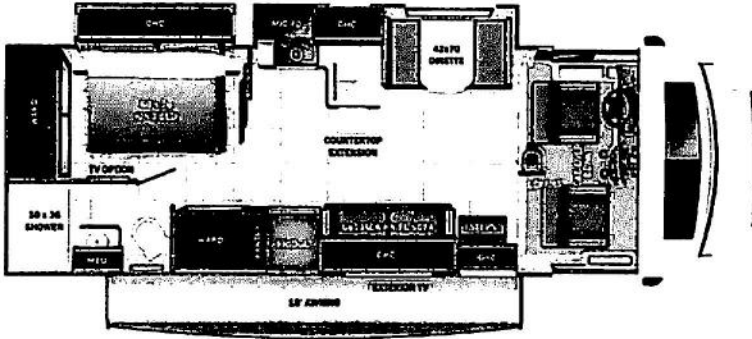

Manufacturer's Suggested Retail Price $167,373.00

TOTAL AMOUNT DOES NOT INCLUDE STATE AND LOCAL TAXES OR LICENSE FEES. THE PRICE SHOWN ABOVE MAY OR MAY NOT BE REPRESENTATIVE OF THE ACTUAL SELLING PRICE OF SIMILAR RECREATIONAL VEHICLES IN YOUR AREA.

UVM

DIMENSIONS

Exterior height:.....140.00"
Exterior width:.....100.00"

CAPACITIES

Fresh water tank (gals.):...42.50
Gray water tank (gals.):...41.00
Black water/toilet tank (gals):.....31.00
Propane (lbs.):.....56
Propane (gals.):.....13
Water heater (gals.):.....6.00

TIRES

Tire size (front):.....LT225/75R16E
Tire size (mid):.....
Tire size (rear):.....LT225/75R16E

Some dimensions may be rounded and may vary from the actual dimensions

***Weights may be estimated calculations and may vary from the actual weight

- refer to the vehicle weight labels for actual weights***

Floorplans, features and specifications are subject to change without notice.