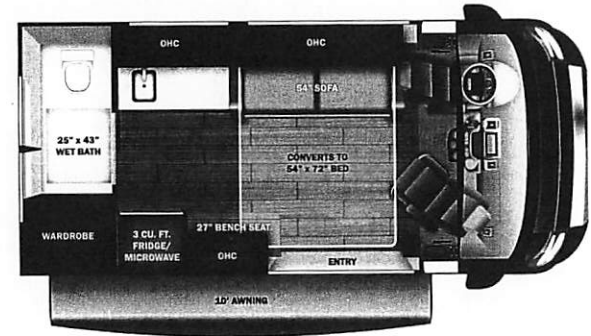

Optional Equipment

THE FOLLOWING ITEMS ARE STANDARD ON THIS MODEL AT NO EXTRA CHARGE

OPTIONAL EQUIPMENT INSTALLED ON THIS VEHICLE BY MANUFACTURER

- STANDARD EXTERIOR EQUIPMENT**
- RAM® ProMaster 1500 cargo van with 136 in. wheelbase (2500 cargo van for CSA chassis)
 - GVWR- 8,550 lb. (8,9000 lb. for CSA chassis)
 - GCWR- 12,000 lb.
 - 3.6L V6 24V VVT 276HP engine with 250 ft.-lb. torque
 - 9-speed automatic 948TE transmission
 - 180-amp alternator
 - LT225/75R 16E tires
 - Aluminum wheels
 - 3,500 lb. rear hitch receiver with dual 4/7 pin connector
 - 12V chassis battery
 - 24 gal. fuel tank (gas)
 - LED-lit running boards for cab and entry doors
 - Chrome grille package
 - Onan® 2,800W generator
 - 1,000W inverter
 - (2) 12V AGM house batteries
 - House battery disconnect switch
 - 30-amp electrical service with detachable power cord
 - (2) 120V exterior outlets
 - Side port solar prep
 - Heated holding tanks (12V pads)
 - LED-lit holding tank valves
 - Gravity water fill
 - Wintenzation drain system
 - 12V demand water pump
 - Water filtration system
 - Outside shower

Base price 144,300.00
 HARVEST DECOR n/c
 USA STANDARDS n/c
 CUSTOMER VALUE PACKAGE 13,350.00

UNIT TOTAL 157,650.00

DEALER INSTALLED OPTIONS*

DIMENSIONS

Exterior height:.....111.00*
 Exterior width:.....83.00*