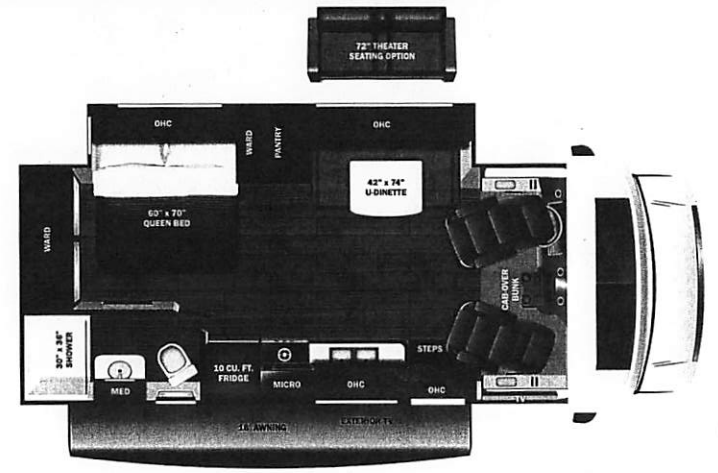

DIMENSIONS

Exterior height:.....140.00"
Exterior width:.....100.00"

CAPACITIES

Fresh water tank (gals.)....42.50
Gray water tank (gals.)....40.00
Black water/toilet tank (gals.).....31.00
Propane (lbs.).....41
Propane (gals.).....9
Water heater (gals.).....6.00

TIRES

Tire size (front).....LT225/75R16E
Tire size (mid).....
Tire size (rear).....LT225/75R16E

Some dimensions may be rounded and may vary from the actual dimensions
Weights may be estimated calculations and may vary from the actual weight - refer to the vehicle weight labels for actual weights
Floorplans, features and specifications are subject to change without notice.