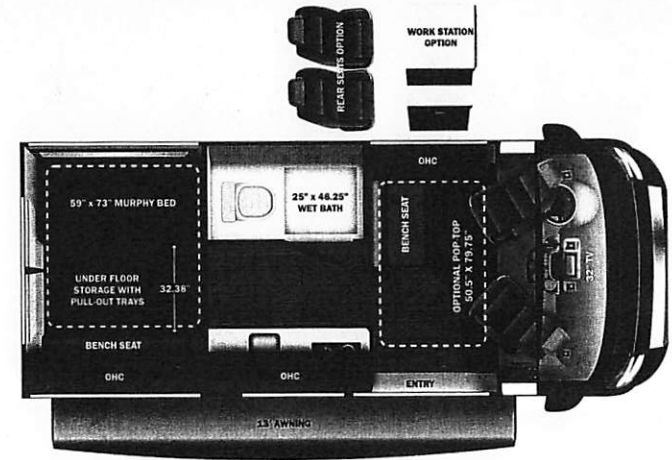

DEALER INSTALLED OPTIONS

DIMENSIONS

Exterior height:.....111.00"
Exterior width:.....83.00"

CAPACITIES

Fresh water tank (gals.):...21.00
Gray water tank (gals.):...20.00
Black water/toilet tank (gals.):...10.00
Propane (lbs.):...20
Propane (gals.):...4
Water heater (gals.):...0.00

TIRES

Tire size (front):.....LT225/75R16E
Tire size (mid):.....
Tire size (rear):.....LT225/75R16E

Some dimensions may be rounded and may vary from the actual dimensions
Weights may be estimated calculations and may vary from the actual weight
- refer to the vehicle weight labels for actual weights***
Floorplans, features and specifications are subject to change without notice.