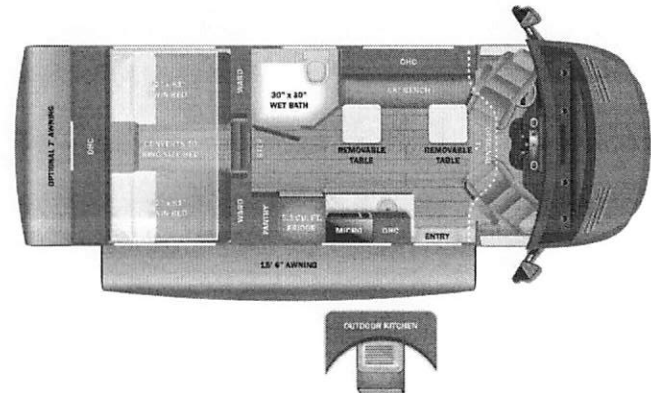

DIMENSIONS

Exterior height:.....132.00"
Exterior width:.....85.00"

CAPACITIES

Fresh water tank (gals.):...53.00
Gray water tank (gals.):...51.00
Black water/toilet tank (gals.):.....4.75
Propane (lbs.):.....40
Propane (gals.):.....9
Water heater (gals.):.....0.00

TIRES

Tire size (front):.....LT245/75R16E
Tire size (mid):.....
Tire size (rear):.....LT245/75R16E

Some dimensions may be rounded and may vary from the actual dimensions
Weights may be estimated calculations and may vary from the actual weight - refer to the vehicle weight labels for actual weights
Floorplans, features and specifications are subject to change without notice.