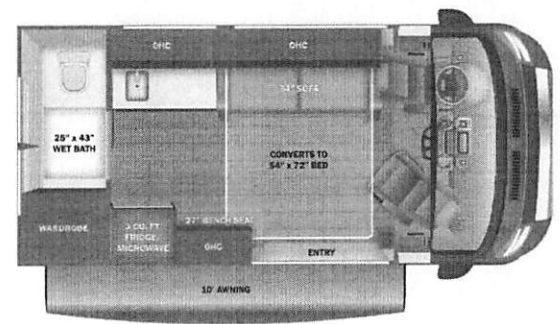

DIMENSIONS

Exterior height:.....111.00"
Exterior width:.....83.00"

CAPACITIES

Fresh water tank (gals.):...21.00
Gray water tank (gals.):...24.00
Black water/toilet tank (gals.):.....4.75
Propane (lbs.):.....0
Propane (gals.):.....0
Water heater (gals.):.....0.00

TIRES

Tire size (front):.....LT225/75R16E
Tire size (mid):.....
Tire size (rear):.....LT225/75R16E

Some dimensions may be rounded and may vary from the actual dimensions
Weights may be estimated calculations and may vary from the actual weight - refer to the vehicle weight labels for actual weights
Floorplans, features and specifications are subject to change without notice.