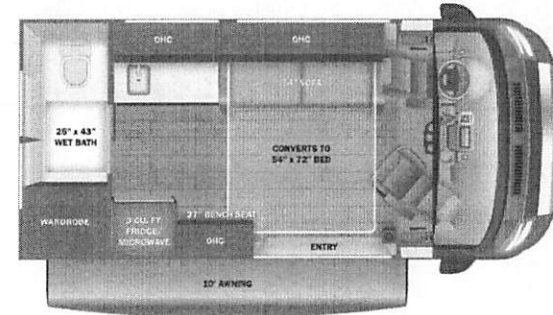

DIMENSIONS

Exterior height:.....111.00"
Exterior width:.....83.00"

CAPACITIES

Fresh water tank (gals.):...21.00
Gray water tank (gals.):...24.00
Black water/toilet tank (gals.):.....4.75
Propane (lbs.):.....0
Propane (gals.):.....0
Water heater (gals.):.....0.00

TIRES

Tire size (front):.....LT225/75R16E
Tire size (mid):.....
Tire size (rear):.....LT225/75R16E

Some dimensions may be rounded and may vary from the actual dimensions
Weights may be estimated calculations and may vary from the actual weight - refer to the vehicle weight labels for actual weights
Floorplans, features and specifications are subject to change without notice.