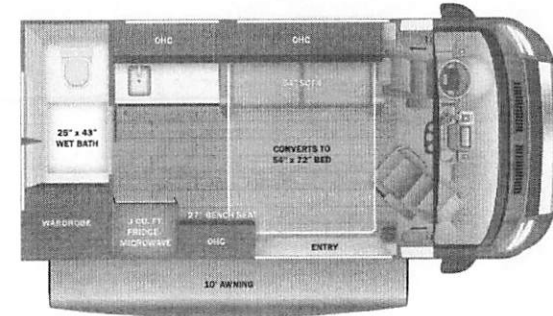

Optional Equipment

THE FOLLOWING ITEMS ARE STANDARD ON THIS MODEL

OPTIONAL EQUIPMENT INSTALLED ON THIS VEHICLE BY MANUFACTURER

- STANDARD EXTERIOR EQUIPMENT**
- RAM® ProMaster 1500 cargo van with 136 in. wheelbase (2500 cargo van for CSA chassis)
 - GVWR- 8,550 lb. (8,900 lb. for CSA chassis)
 - GCWR- 12,000 lb.
 - 3.6L V6 24V VVT 276HP engine with 250 ft.-lb. torque
 - 9-speed automatic 948TE transmission
 - 3,500 lb. rear hitch receiver with dual 4/7 pin connector
 - 24 gal. fuel tank (gas)
 - LED-lit running boards for cab and entry doors
 - 2,800W gas generator
 - 2,000W inverter
 - (2) 12V AGM house batteries
 - 30-amp electrical service with detachable power cord
 - Heated holding tanks (12V pads)
 - Water filtration system
- CUSTOMER VALUE PACKAGE**
- Thule® patio awning with LED light strip
 - Truma Combi G Comfort Plus water and heating system
 - Swivel passenger seat
 - 13,500 BTU Coleman®-Mach® 10 air conditioner
 - Hellwig helper spring

Base price	146,175.00
HARVEST DECOR	n/c
USA STANDARDS	n/c
TRADESMAN WINDOW	n/c
SILVER CHASSIS EXTERIOR	30.00
CUSTOMER VALUE PACKAGE	13,350.00

UNIT TOTAL 159,555.00

DEALER INSTALLED OPTIONS

DIMENSIONS

Exterior height:.....111.00"
 Exterior width:.....83.00"