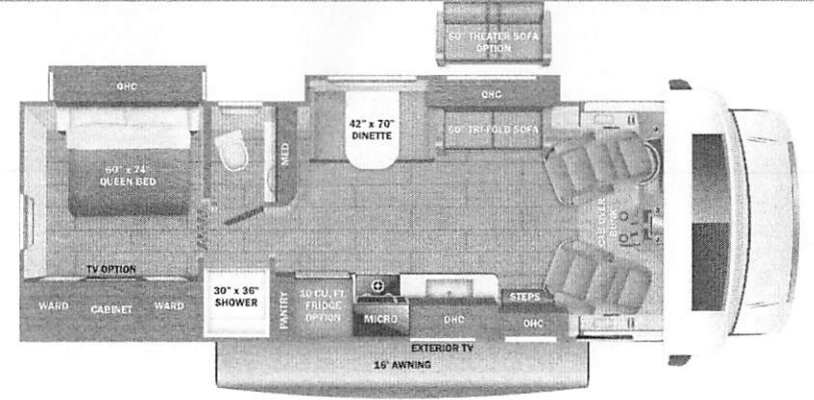

Esteeem

Serial #: 1JSLECBR3T1BV8283
Model: 29V ESTEEM MHC
VIN#: 1FDXE4FN9TDD43473
Model Year: 2026 Dealer Name: REC VAN
5070 BRANDIN CT
FREMONT, CA 94538
USA

Manufacturer's Suggested Retail Price

$215,493.00

TOTAL AMOUNT DOES NOT INCLUDE STATE AND LOCAL TAXES OR LICENSE FEES. THE PRICE SHOWN ABOVE MAY OR MAY NOT BE REPRESENTATIVE OF THE ACTUAL SELLING PRICE OF SIMILAR RECREATIONAL VEHICLES IN YOUR AREA