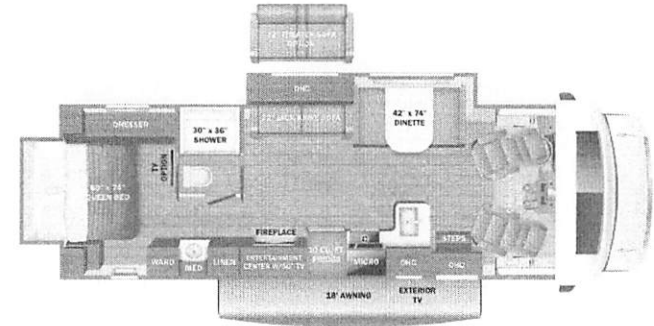

Odyssey

Serial #: 1JSLECBR4V1EZ8061
Model: 30Z ODYSSEY MHC
VIN#: 1FDXE4FN6TDD43334
Model Year: 2027 Dealer Name: REC VAN
5070 BRANDIN CT
FREMONT, CA 94538
USA

Manufacturer's Suggested Retail Price **$206,792.00**

TOTAL AMOUNT DOES NOT INCLUDE STATE AND LOCAL TAXES OR LICENSE FEES. THE PRICE SHOWN ABOVE MAY OR MAY NOT BE REPRESENTATIVE OF THE ACTUAL SELLING PRICE OF SIMILAR RECREATIONAL VEHICLES IN YOUR AREA.