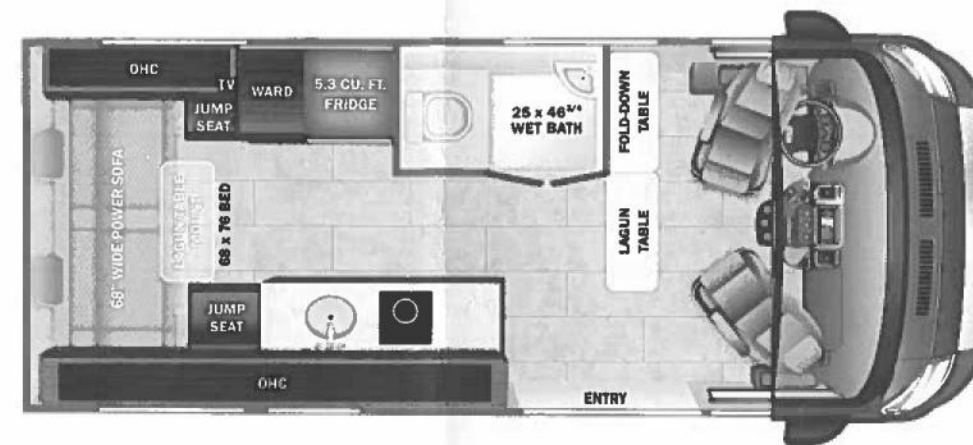

STANDARD INTERIOR EQUIPMENT

- Custom-molded, ABS interior wall panels
- Side screen door with magnetic and zipper close offs
- 13,500 BTU Coleman®-Mach® 10 air conditioner
- Soft-touch vinyl ceiling
- High-intensity LED ceiling lights
- Tecnoform® European-style, high-gloss cabinetry
- Ball-bearing drawer guides
- Residential vinyl flooring
- Firefly Multiplex system
- Sliding vented windows
- Rear screen door with roll-up and black-out capabilities
- Removable privacy shade for sliding door window
- Powered roof vent in living area
- 24 in. LED HD Smart TV
- Cable TV hookup with RG-6 coax
- Lagun table with fold-down work station
- 1-burner induction cooktop
- Convection microwave
- Stainless steel sink
- Solid-surface kitchen countertop
- Pop-up 110V/USB outlet in kitchen
- Power sofa converts to 68 in. x 76 in. bed
- Shower with magnetic curtain surround
- Aqua View® SHOWERMISER™ water management system
- Toilet with foot flush
- Medicine cabinet with mirror
- Powered roof vent in bathroom

Base price	175,050.00
Crown Point	n/c
USA Standards	n/c
Customer Value Package	18,000.00

UNIT TOTAL **193,050.00**

DEALER INSTALLED OPTIONS

This is provided as an information resource only. Previous owner(s) may have removed, altered or changed equipment after the unit was originally delivered.