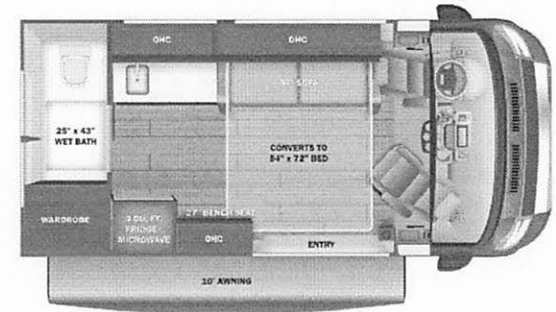

DIMENSIONS

Exterior height:.....111.00"
Exterior width:.....83.00"

CAPACITIES

Fresh water tank (gals.):...21.00
Gray water tank (gals.):...24.00
Black water/toilet tank (gals.):...4.75
Propane (lbs.):.....0.0
Propane (gals.):.....0.0
Water heater (gals.):.....0.00

TIRES

Tire size (front):.....LT225/5R16E
Tire size (mid):.....
Tire size (rear):.....LT225/5R16E

Some dimensions may be rounded and may vary from the actual dimensions
Weights may be estimated calculations and may vary from the actual weight - refer to the vehicle weight labels for actual weights
Floorplans, features and specifications are subject to change without notice.

This is provided as an information resource only. Previous owner(s) may have removed, altered or changed After the unit was originally delivered.