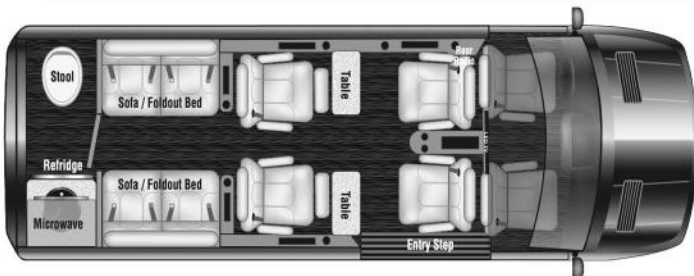

Presidential Executive MSRP

Date 9/9/2024

INVOICE # 8906

Sales Rep;

Misc Information;

MDW Date: 3-25-21

Chassis Paired: 10-20-21

Customer Sig _____

Contact _____

Cust. Phone _____

Cust. Fax _____

1. ☐ 170" EXT 3500 HT 3.0L Single Rear Wheel
   ☒ 170" EXT 3500 HT 3.0L Dual Rear Wheel

VIN # W1X8ED3Y9MT075622

10.25	Navigation Size
Yes	Distrionic
Yes	Power Slider Door

Exterior Color	BLACK
Seat Style	AMG
Seat Color	Sand
Seat Pipe / Thread	Black
Wall / Ceiling	Sand
Flooring	Black Composite
Carpet Mats Color	Tan
Wood Trim	Black Denali
Floor Plan	Full Front Partition

Electronic Options

KVH A9 Digital Satellite Directional TV System	
Additional 110 Outlets	
300 Amps of Lithium Battery	
160 Watts of Solar Power	

Interior Convenience Options

SLS SEAT Upgrade	
Satin Wood Finish Upgrade	
Slide Drawer Refrigerator	
Pedestal Table with Base	
Additional Table Base	
Seat Heat ($249) Per Seat Specify Location	
Seat Massage ($295) Per Seat Specify Location	
Overhead Cabinets	
Hard Cover Toilet	
Lap Table	Driver 2nd Row Rear Facing Seat Only
Large Front Center Floor Console	

Exterior Options

16" Aluminum Wheel Upgrade (Dual Rear Wheel)	
16" Ultra Black Wheel & Tire Upgrade (Dual Rear Wheel)	
SUMO Suspension Package	
18" Wheel and Tire Upgrade (Single Rear Wheel Only)	
Ft Lower Spoiler	
4 Camera Viewing	
Exterior Lighted Grab Handles	
Outdoor Shower	
Power Awning	
Custom Roof Rack with Ladder	
4 x 4 Chassis Upgrade	
CUSTOM RE-Paint	
VB Air Ride	

170"Ext Wheel Base BC

2021 Chassis Base Price	$174,720.00
Total Options	
(FOB Elkhart IN) Freight	CPU
Total	$174,720.00

Added Notes

* All Forward Facing Seats Get Child Tie Downs

This is provided as an information resource only. Previous owner(s) may have removed, altered or changed equipment after the unit was originally delivered.

* Midwest Automotive Designs Reserves the Right to Change any Std or Optional Features without Notice.

** Photos may Not depict the Actual product.